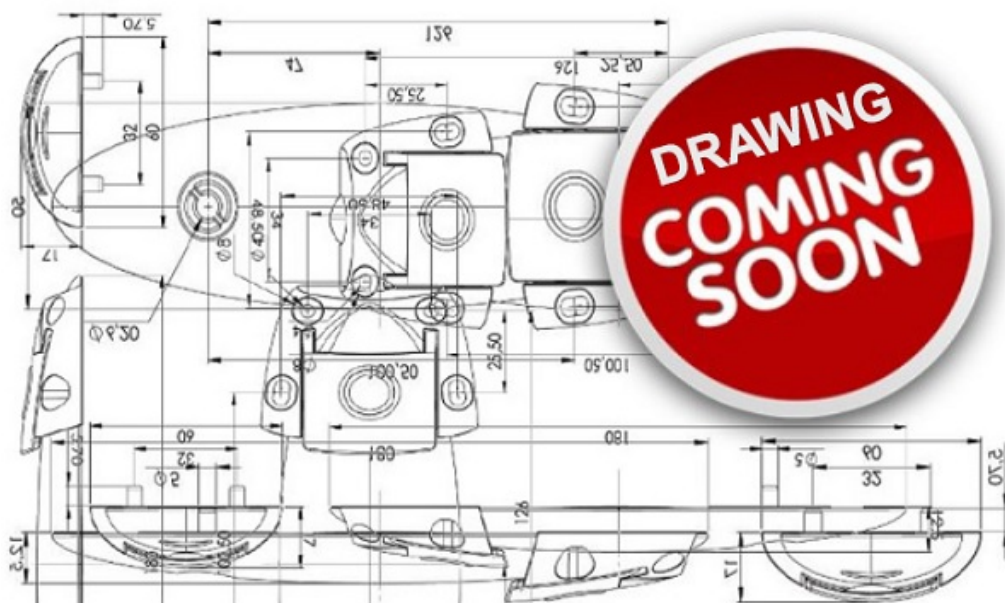

PRODUCT SHEET

Description:

Extra Brass Screw For Pawl 04.03.010-0

Item number:

04.03.011-0

Units	Box	Carton	HS Code	Barcode
Pcs.	0	700	7415330000	
				5704866002110

SISO A/S
Mileparken 11
DK-2740 Skovlunde
Denmark
VAT: DK 24786013